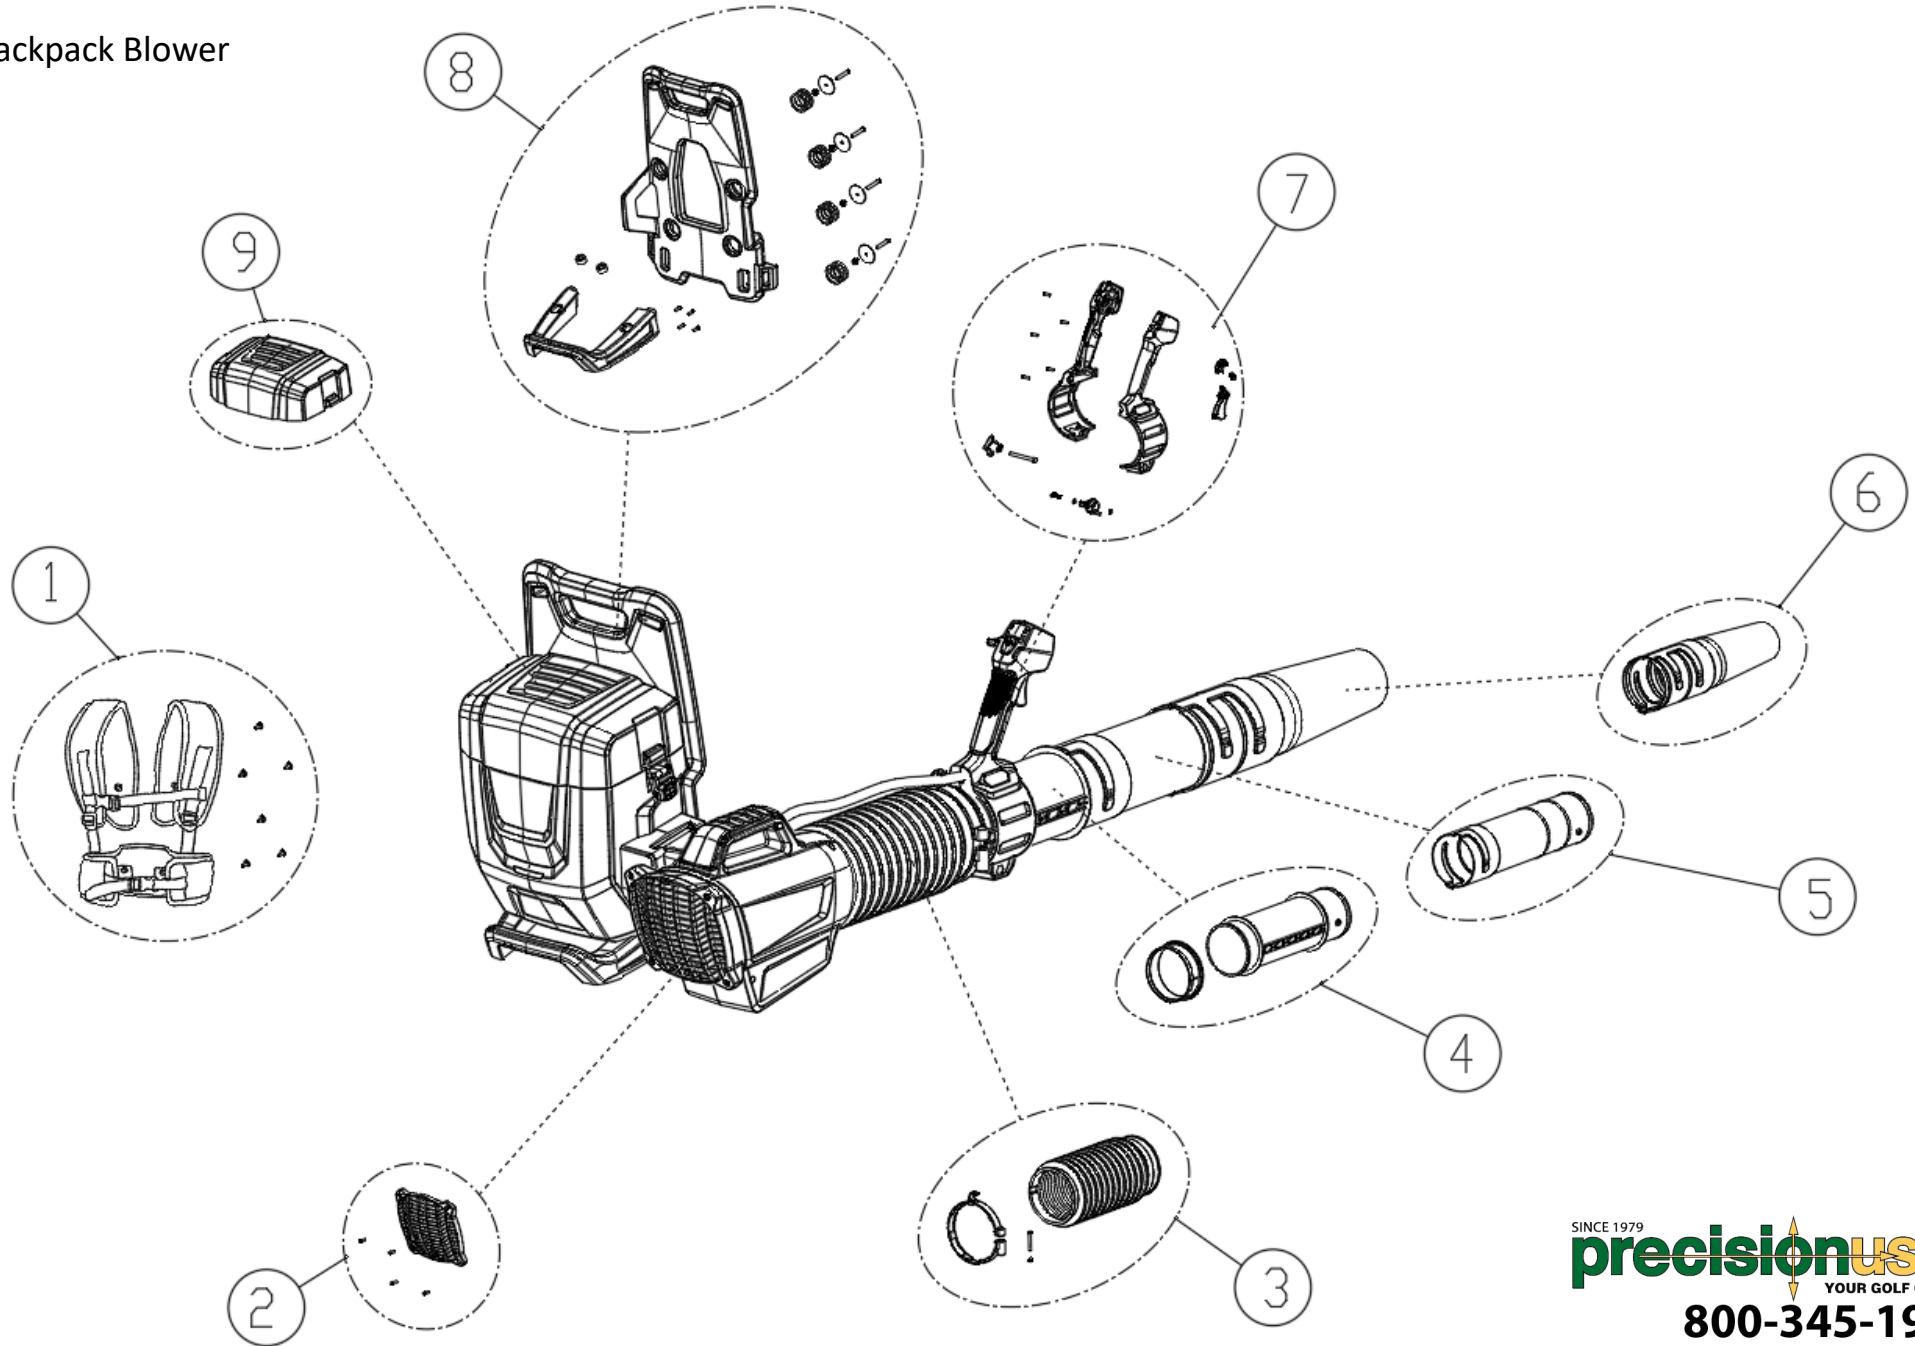

GBB 700
GW 82V Dual Battery Backpack Blower
2404902

GBB 700
GW 82V Dual Battery Backpack Blower
2404902

Item #	Part Number	Description
1	RB311291959	Belt and Backpack Strap Assembly
2	R0200845-00	Air intake cover assembly
3	RB341261959	Flex Tube Assembly
4	RB341291959	Adjustment tube assembly
5	RB341341959	Upper Tube Assembly
6	RB341281959	Lower Tube Assembly
7	RB341301959	Handle assembly
8	RB341031959	Backboard assembly
9	RB341061959	Battery Cover